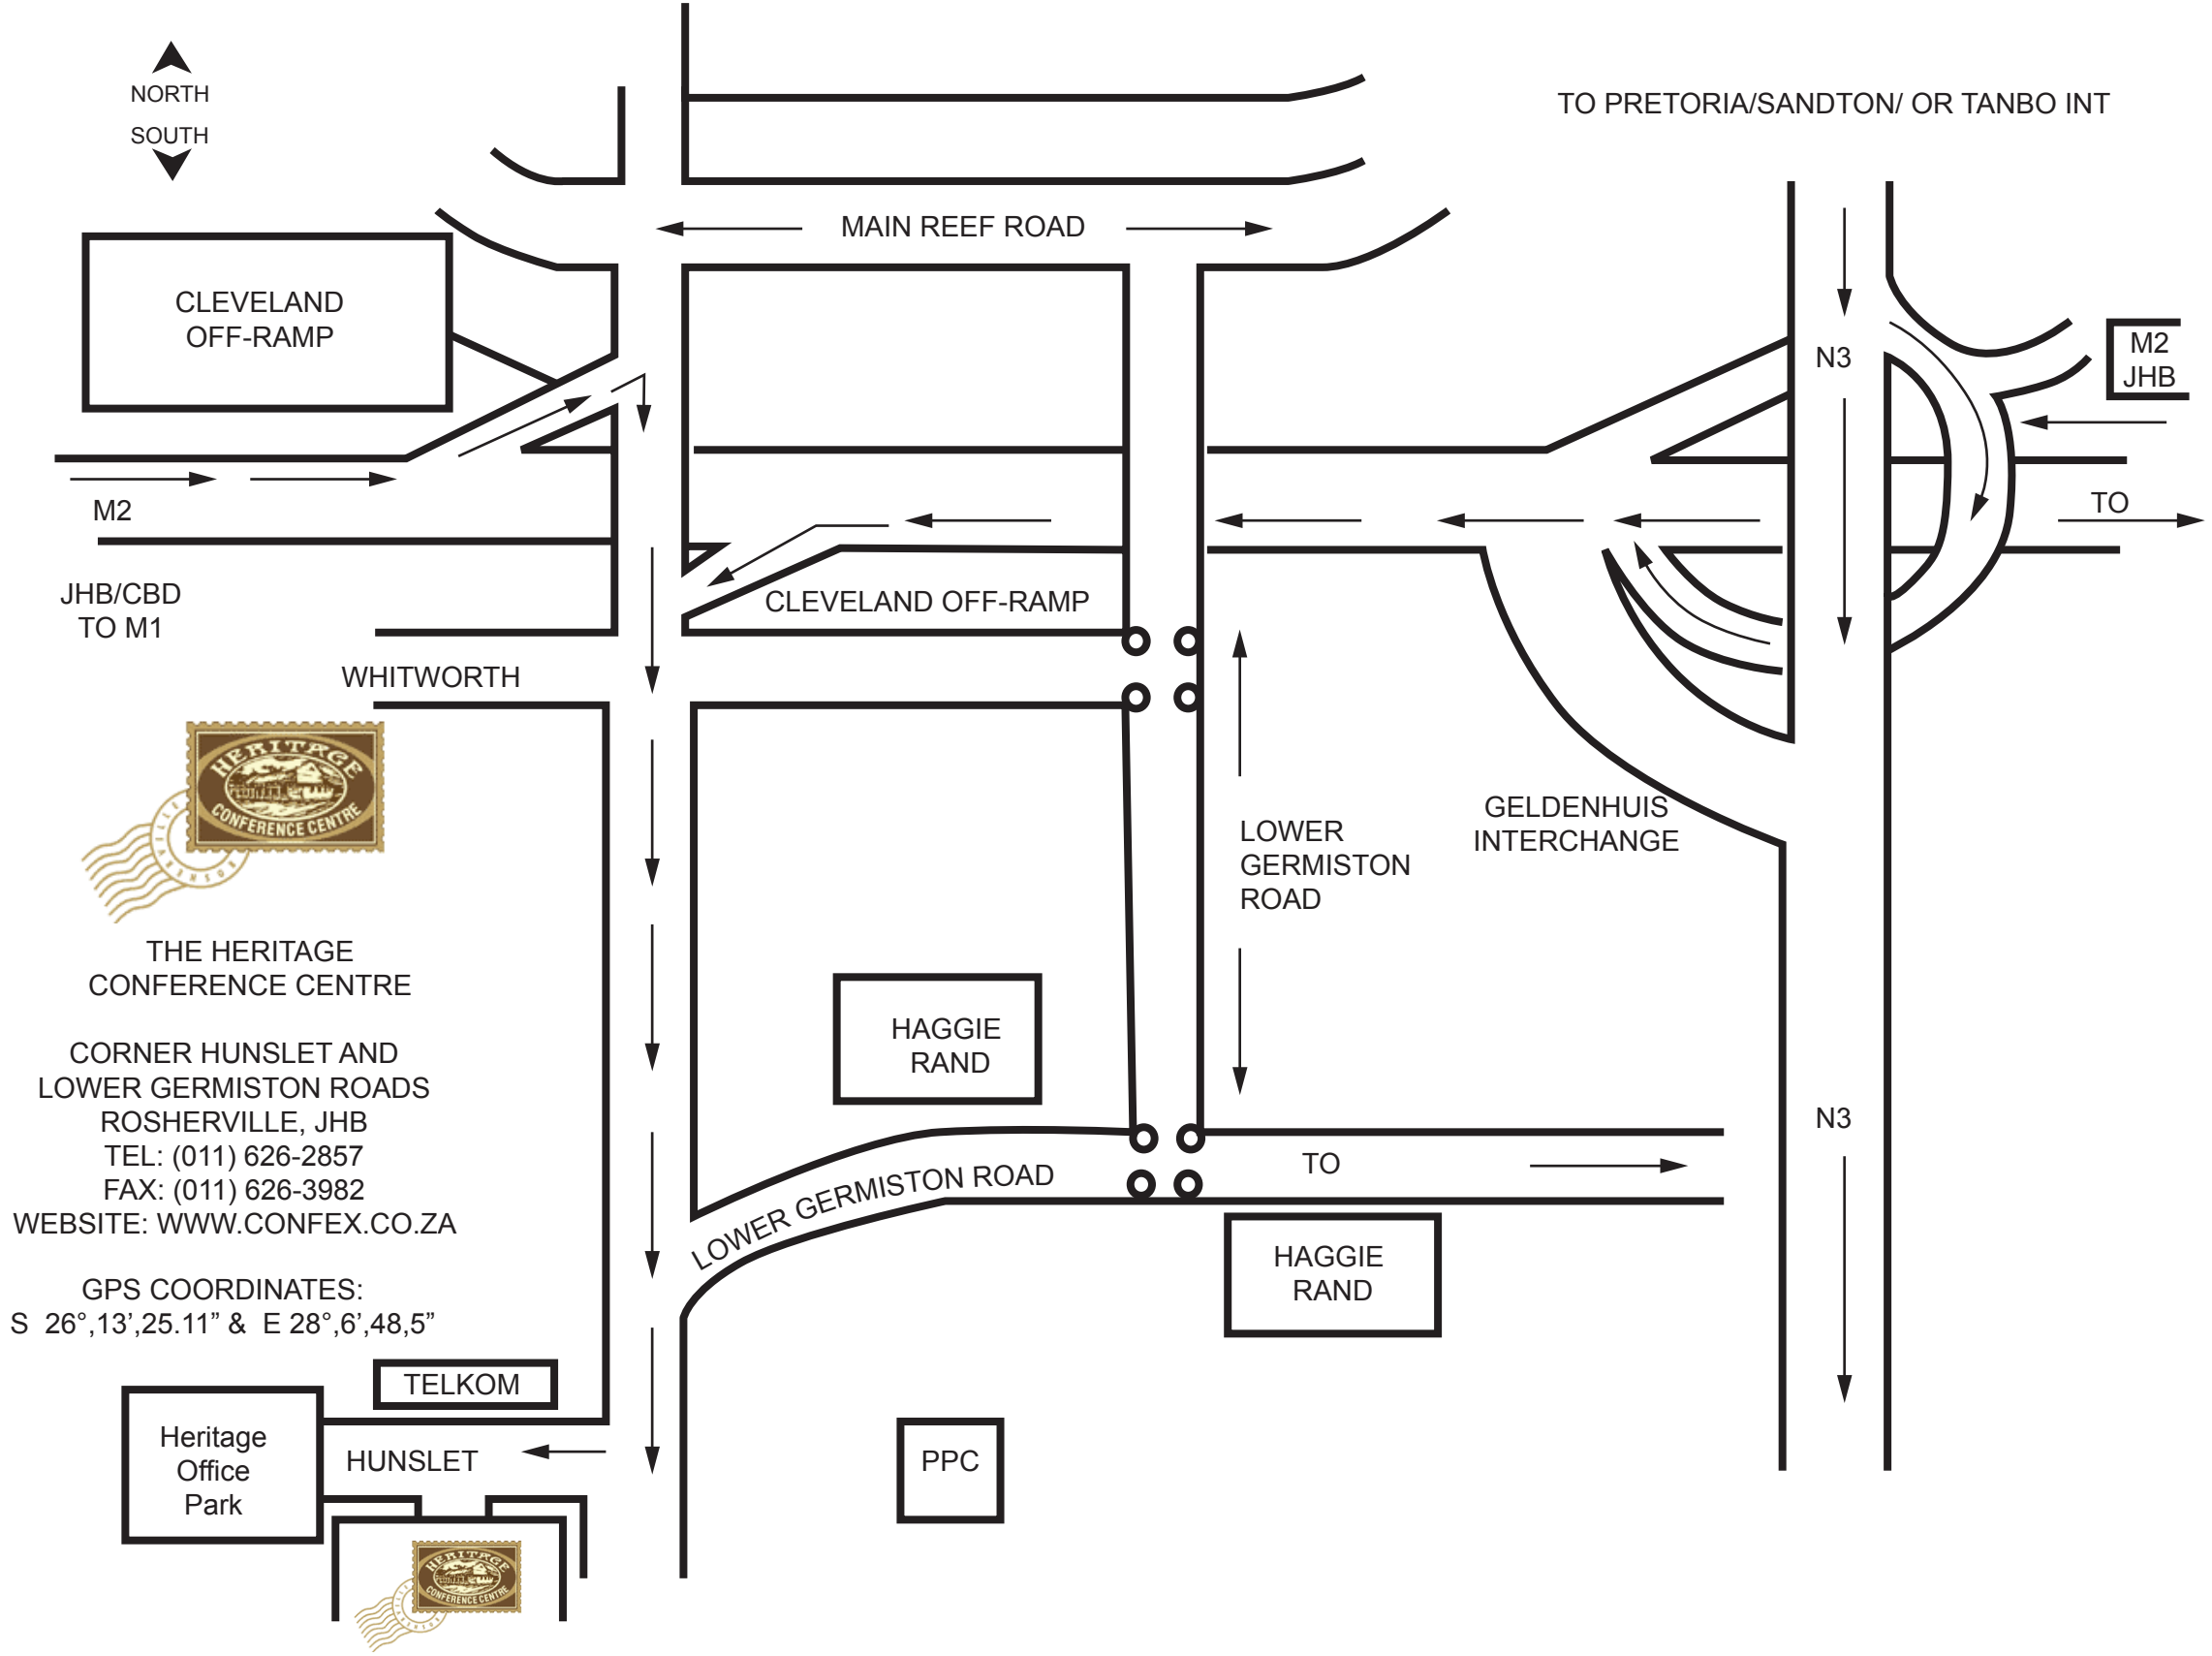

Map to the Heritage Conference Centre in Rosherville

THE HERITAGE
CONFERENCE CENTRE

CORNER HUNSLET AND
LOWER GERMISTON ROADS
ROSHERVILLE, JHB
TEL: (011) 626-2857
FAX: (011) 626-3982
WEBSITE: WWW.CONFEX.CO.ZA

GPS COORDINATES:
S 26°,13',25.11" & E 28°,6',48.5"

TELKOM

Heritage
Office
Park

HUNSLET

PPC

HAGGIE
RAND

HAGGIE
RAND

M2
JHB

TO

N3

N3

TO PRETORIA/SANDTON/ OR TANBO INT

MAIN REEF ROAD

CLEVELAND OFF-RAMP

LOWER
GERMISTON
ROAD

GELDENHUIS
INTERCHANGE

LOWER GERMISTON ROAD

TO

WHITWORTH

CLEVELAND
OFF-RAMP

M2

JHB/CBD
TO M1

NORTH
SOUTH